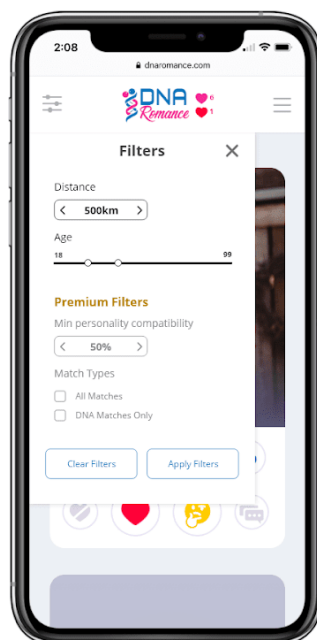

- | | | |
|----------------------|-----------------------|------------------------|
| 1.Distance | 10.Religion or | 21.Movie Preferences |
| 2.Age | Philosophy | 22.Music Preferences |
| 3.Location | 11.Occupation | 23.Pets |
| 4.PCA% (Personality) | 12.Income | 24.Allergies |
| 5.DRom 1.0. | 13.Relationship Type | 25.Disabilities |
| (Chemistry) | 14.Alcohol Use | 26.Vaccinations |
| 6.Height | 15.Tobacco Use | 27.Weight |
| 7.Number of Children | 16.Weed Use | 28.Blood Type |
| 8.Desired Number of | 17.Personal Interests | 29.Eye Colour |
| Children | 18.Kinks | 30.Hair Colour |
| 9.Level of Education | 19.Western Zodiac | 31.Hair Curl |
| | 20.Eastern Zodiac | |

The CIA mechanism allows DNA Romance users to have full access and flexibility to a self-tailored candidates pool while also enjoying the objective and precise analysis from scientific technologies.

Figure 1. DNA Romance Common Interests Alignment (CIA)